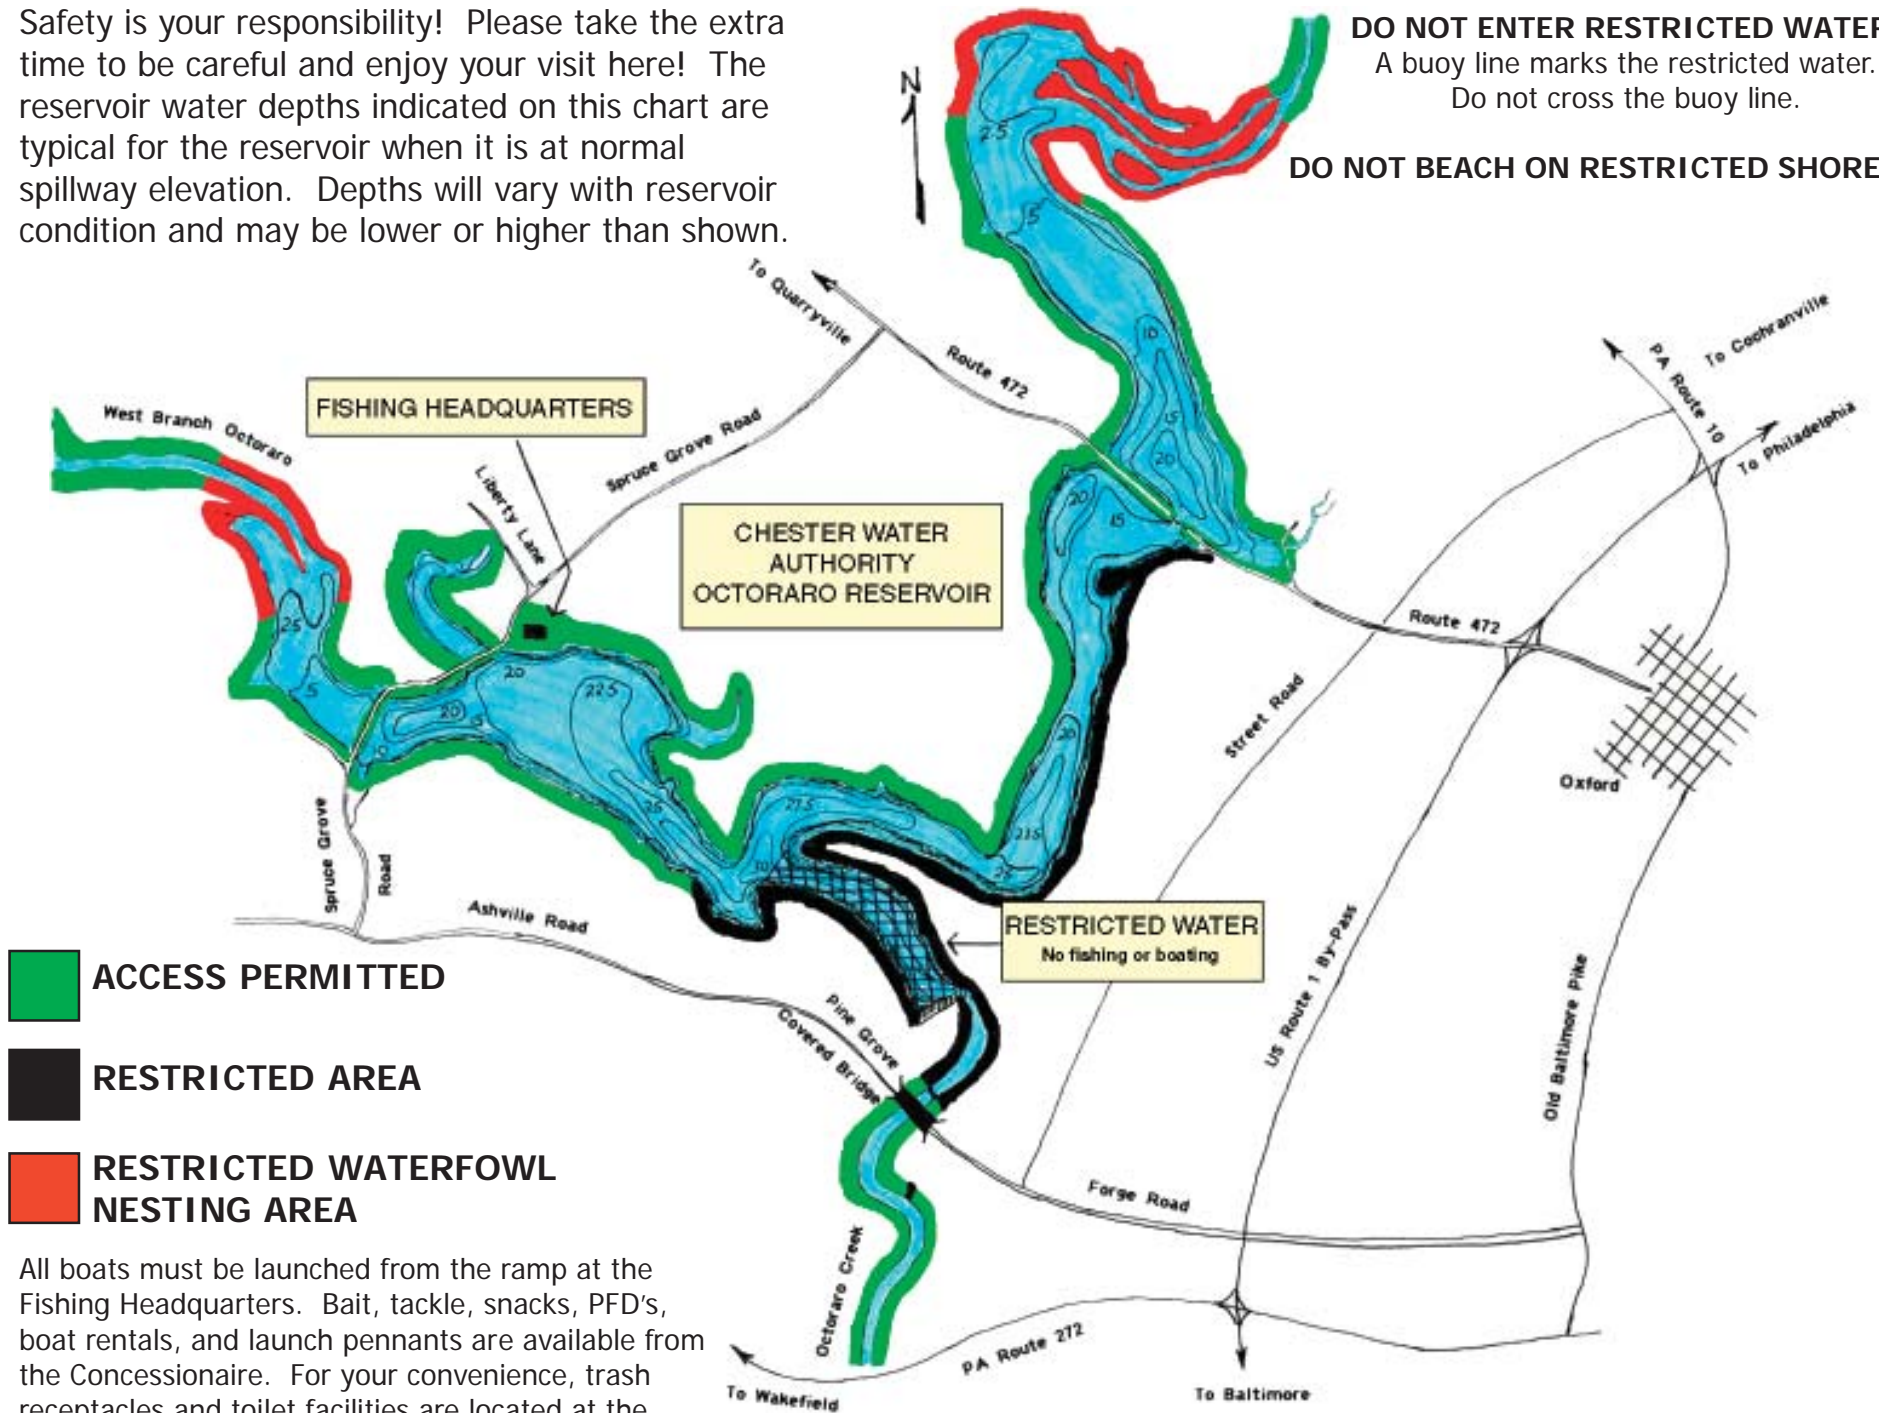

Safety is your responsibility! Please take the extra time to be careful and enjoy your visit here! The reservoir water depths indicated on this chart are typical for the reservoir when it is at normal spillway elevation. Depths will vary with reservoir condition and may be lower or higher than shown.

DO NOT ENTER RESTRICTED WATER!
A buoy line marks the restricted water.
Do not cross the buoy line.

DO NOT BEACH ON RESTRICTED SHORELINE!

- ACCESS PERMITTED
- RESTRICTED AREA
- RESTRICTED WATERFOWL NESTING AREA

All boats must be launched from the ramp at the Fishing Headquarters. Bait, tackle, snacks, PFD's, boat rentals, and launch pennants are available from the Concessionaire. For your convenience, trash receptacles and toilet facilities are located at the Fishing Headquarters.